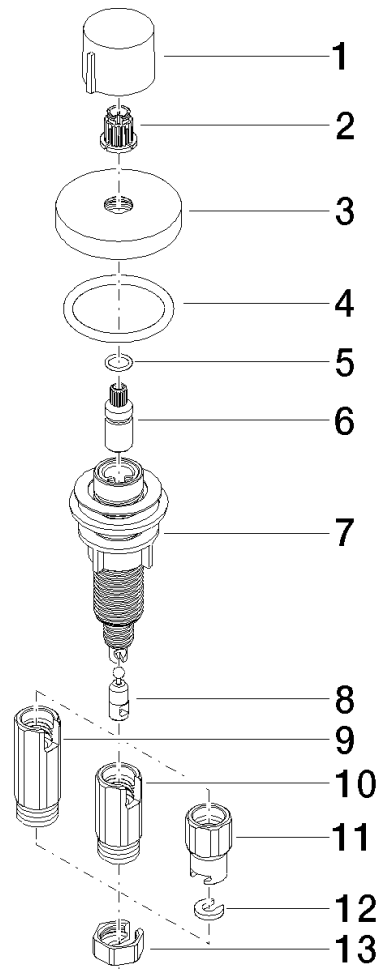

Strainer waste with control handle - Brushed Platinum

ELIO

10 710 970

- control for single basin
- including adapter for Bowden cable

Fits ELIO, ENO, MEM, META SQUARE, SYNC, TARA and TARA ULTRA

Fits: ELIO, MEM, TARA, TARA ULTRA, META SQUARE

	Brushed Platinum	10 710 970-06
	Chrome	10 710 970-00
	Platinum	10 710 970-08
	Durabress (23kt Gold)	10 710 970-09
	Dark Chrome	10 710 970-19
	Brushed Durabress (23kt Gold)	10 710 970-28
	Matte Black	10 710 970-33
	Brushed Champagne (22kt Gold)	10 710 970-46
	Champagne (22kt Gold)	10 710 970-47
	Brushed Chrome	10 710 970-93
	Brushed Dark Platinum	10 710 970-99

10 710 970

mm [inches]

10 710 970

Parts for other finishes can be found here: [Chrome](#)

Spare parts list

No.	Item Number	Name	Quantity used	Delivery time
1	09 20 97 030-06	handle	1	10
2	90 12 12 002 00 90	fixing cap	1	2
3	09 27 87 006-06	rosette	1	10
4	90 14 10 043 00 90	seal	1	2
5	09 14 10 042 90	seal	1	2
6	09 29 06 087-06	spindle	1	-
Spare part can no longer be ordered, please order the replacement item				
7	04 30 01 029 00 90	adaptor	1	2
8	09 24 03 175 90	adaptor	1	2
9	09 11 10 073-07	connection	1	30
10	09 11 10 074-07	connection	1	30
11	09 11 10 079-07	connection	1	30
12	09 30 11 087 90	disc	1	2
13	09 23 30 024-07	nut	1	30