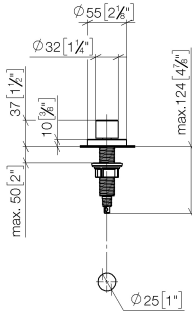

Strainer waste with control handle - Brushed Platinum

ELIO

10 710 970

- control for single basin
- including adapter for Bowden cable

Fits ELIO, ENO, MEM, META SQUARE, SYNC, TARA and TARA ULTRA

Fits: ELIO, MEM, TARA, TARA ULTRA, META SQUARE

10 710 970

mm [inches]

10 710 970

Parts for other finishes can be found here: [Chrome](#)

Spare parts list

No.	Item Number	Name	Quantity used	Delivery time
1	09 20 97 030-06	handle	1	10
2	90 12 12 002 00 90	fixing cap	1	2
3	09 27 87 006-06	rosette	1	10
4	90 14 10 043 00 90	seal	1	2
5	09 14 10 042 90	seal	1	2
6	09 29 06 087-06	spindle	1	-
Spare part can no longer be ordered, please order the replacement item				
7	04 30 01 029 00 90	adaptor	1	2
8	09 24 03 175 90	adaptor	1	2
9	09 11 10 073-07	connection	1	30
10	09 11 10 074-07	connection	1	30
11	09 11 10 079-07	connection	1	30
12	09 30 11 087 90	disc	1	2
13	09 23 30 024-07	nut	1	30